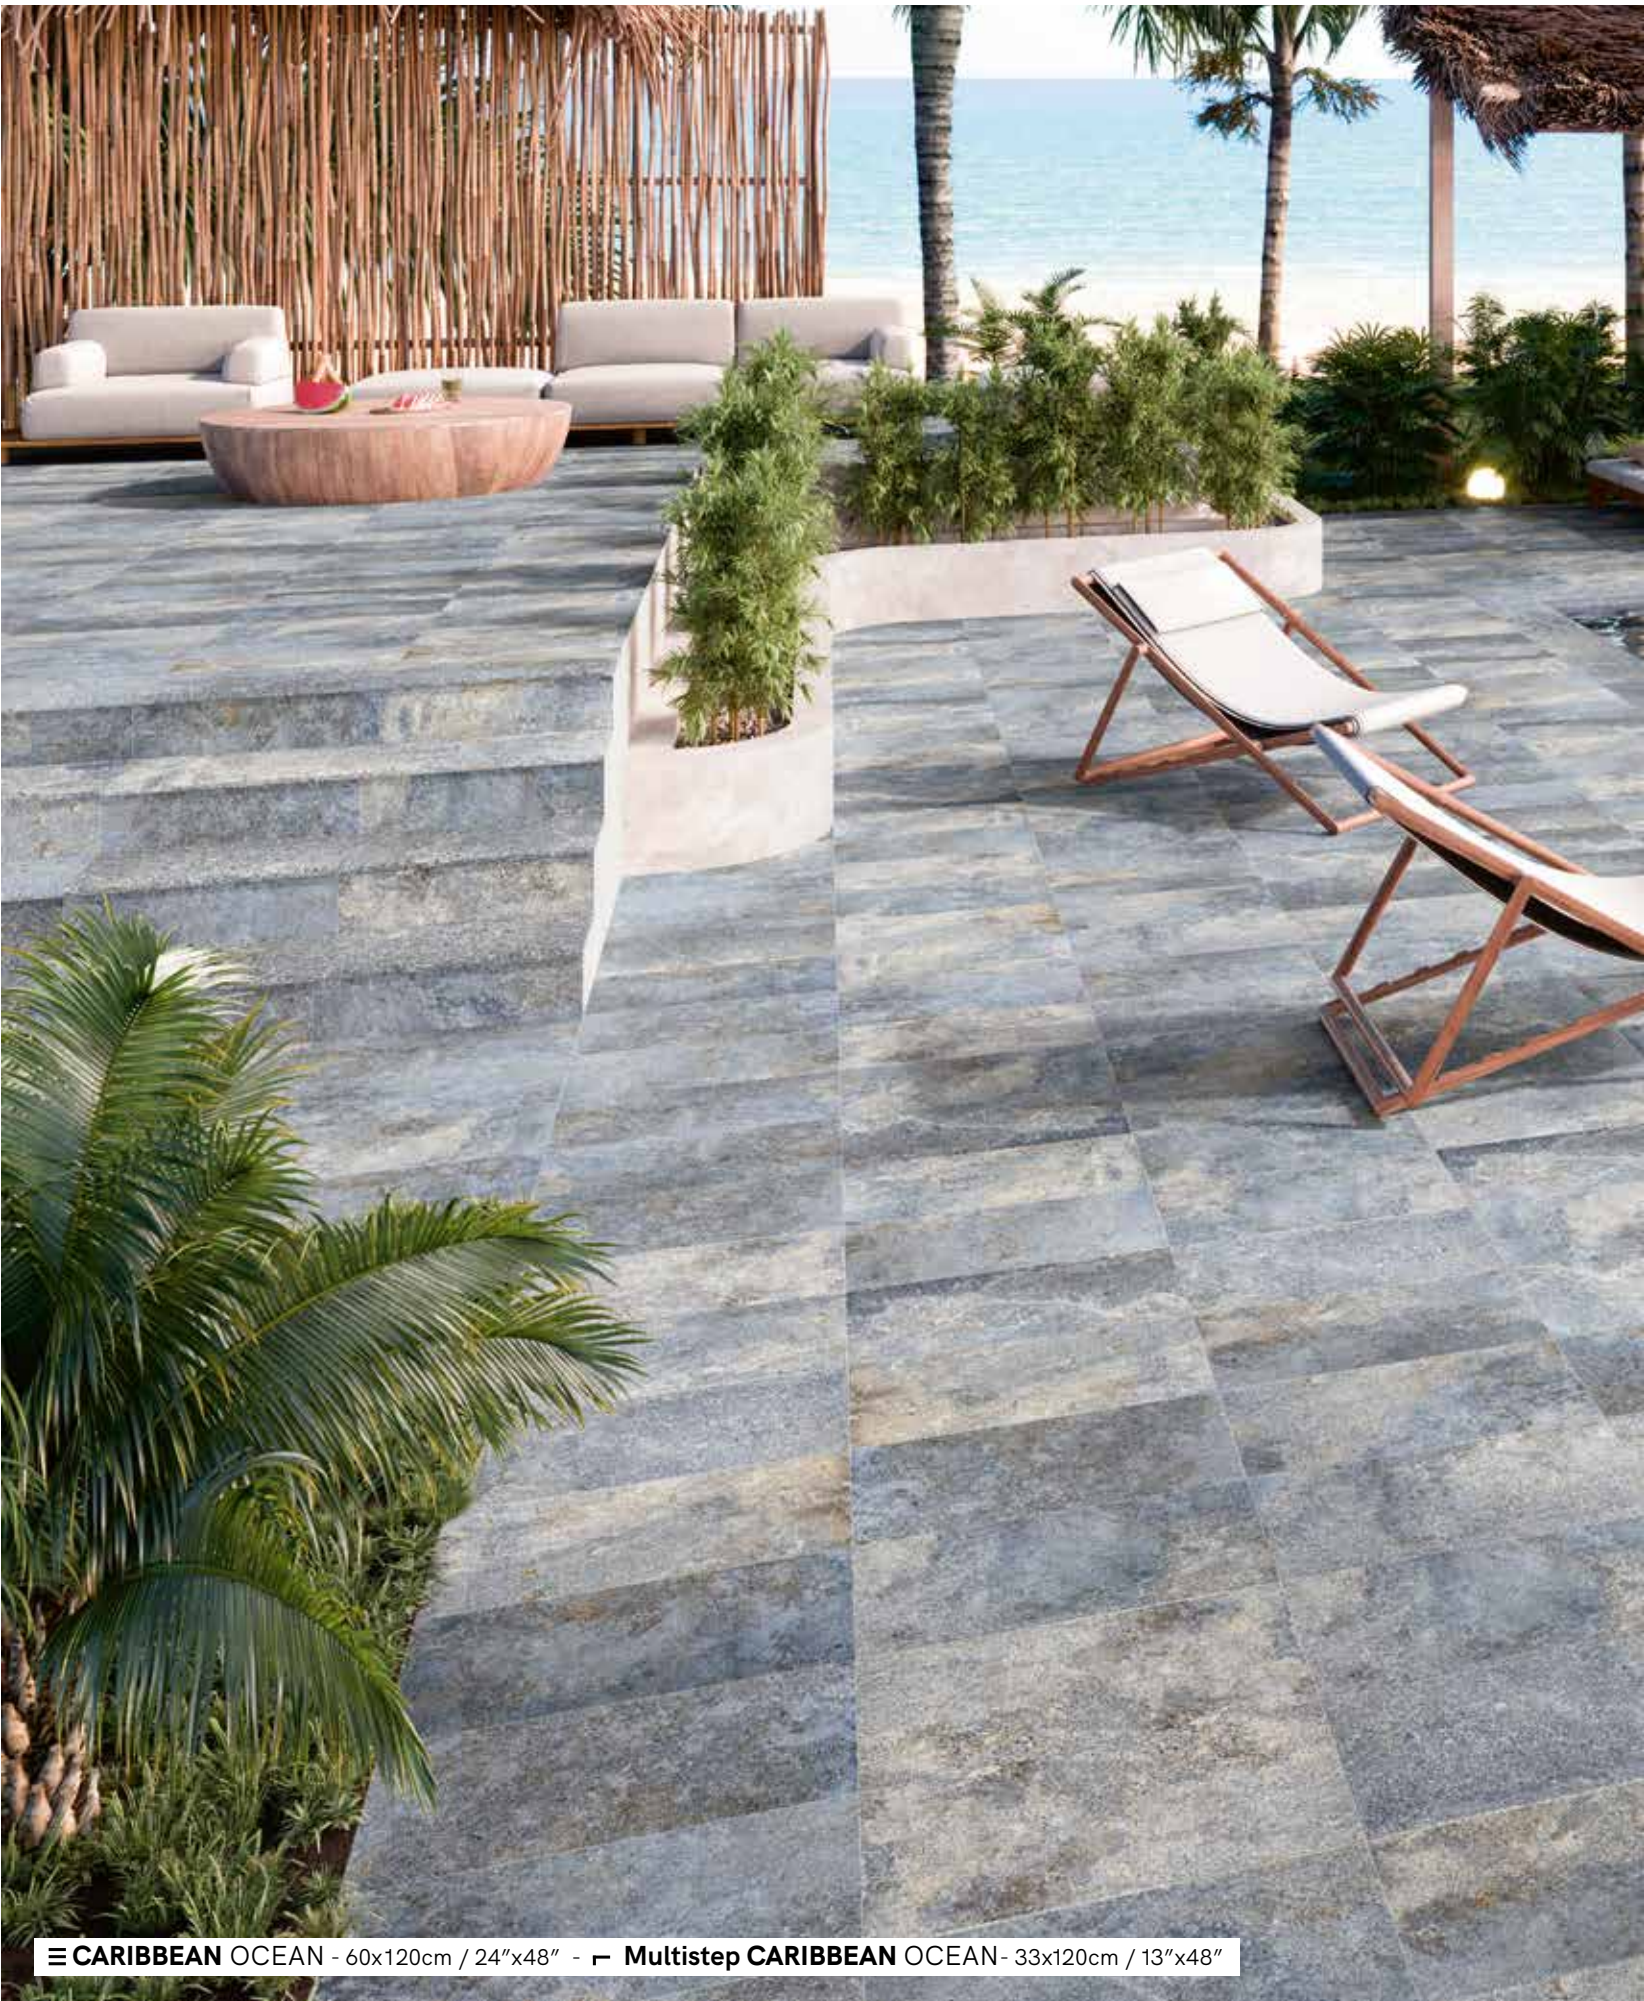

≡ **CARIBBEAN OCEAN** - 60x120cm / 24"x48" - ▬ **Multistep CARIBBEAN OCEAN**- 33x120cm / 13"x48"