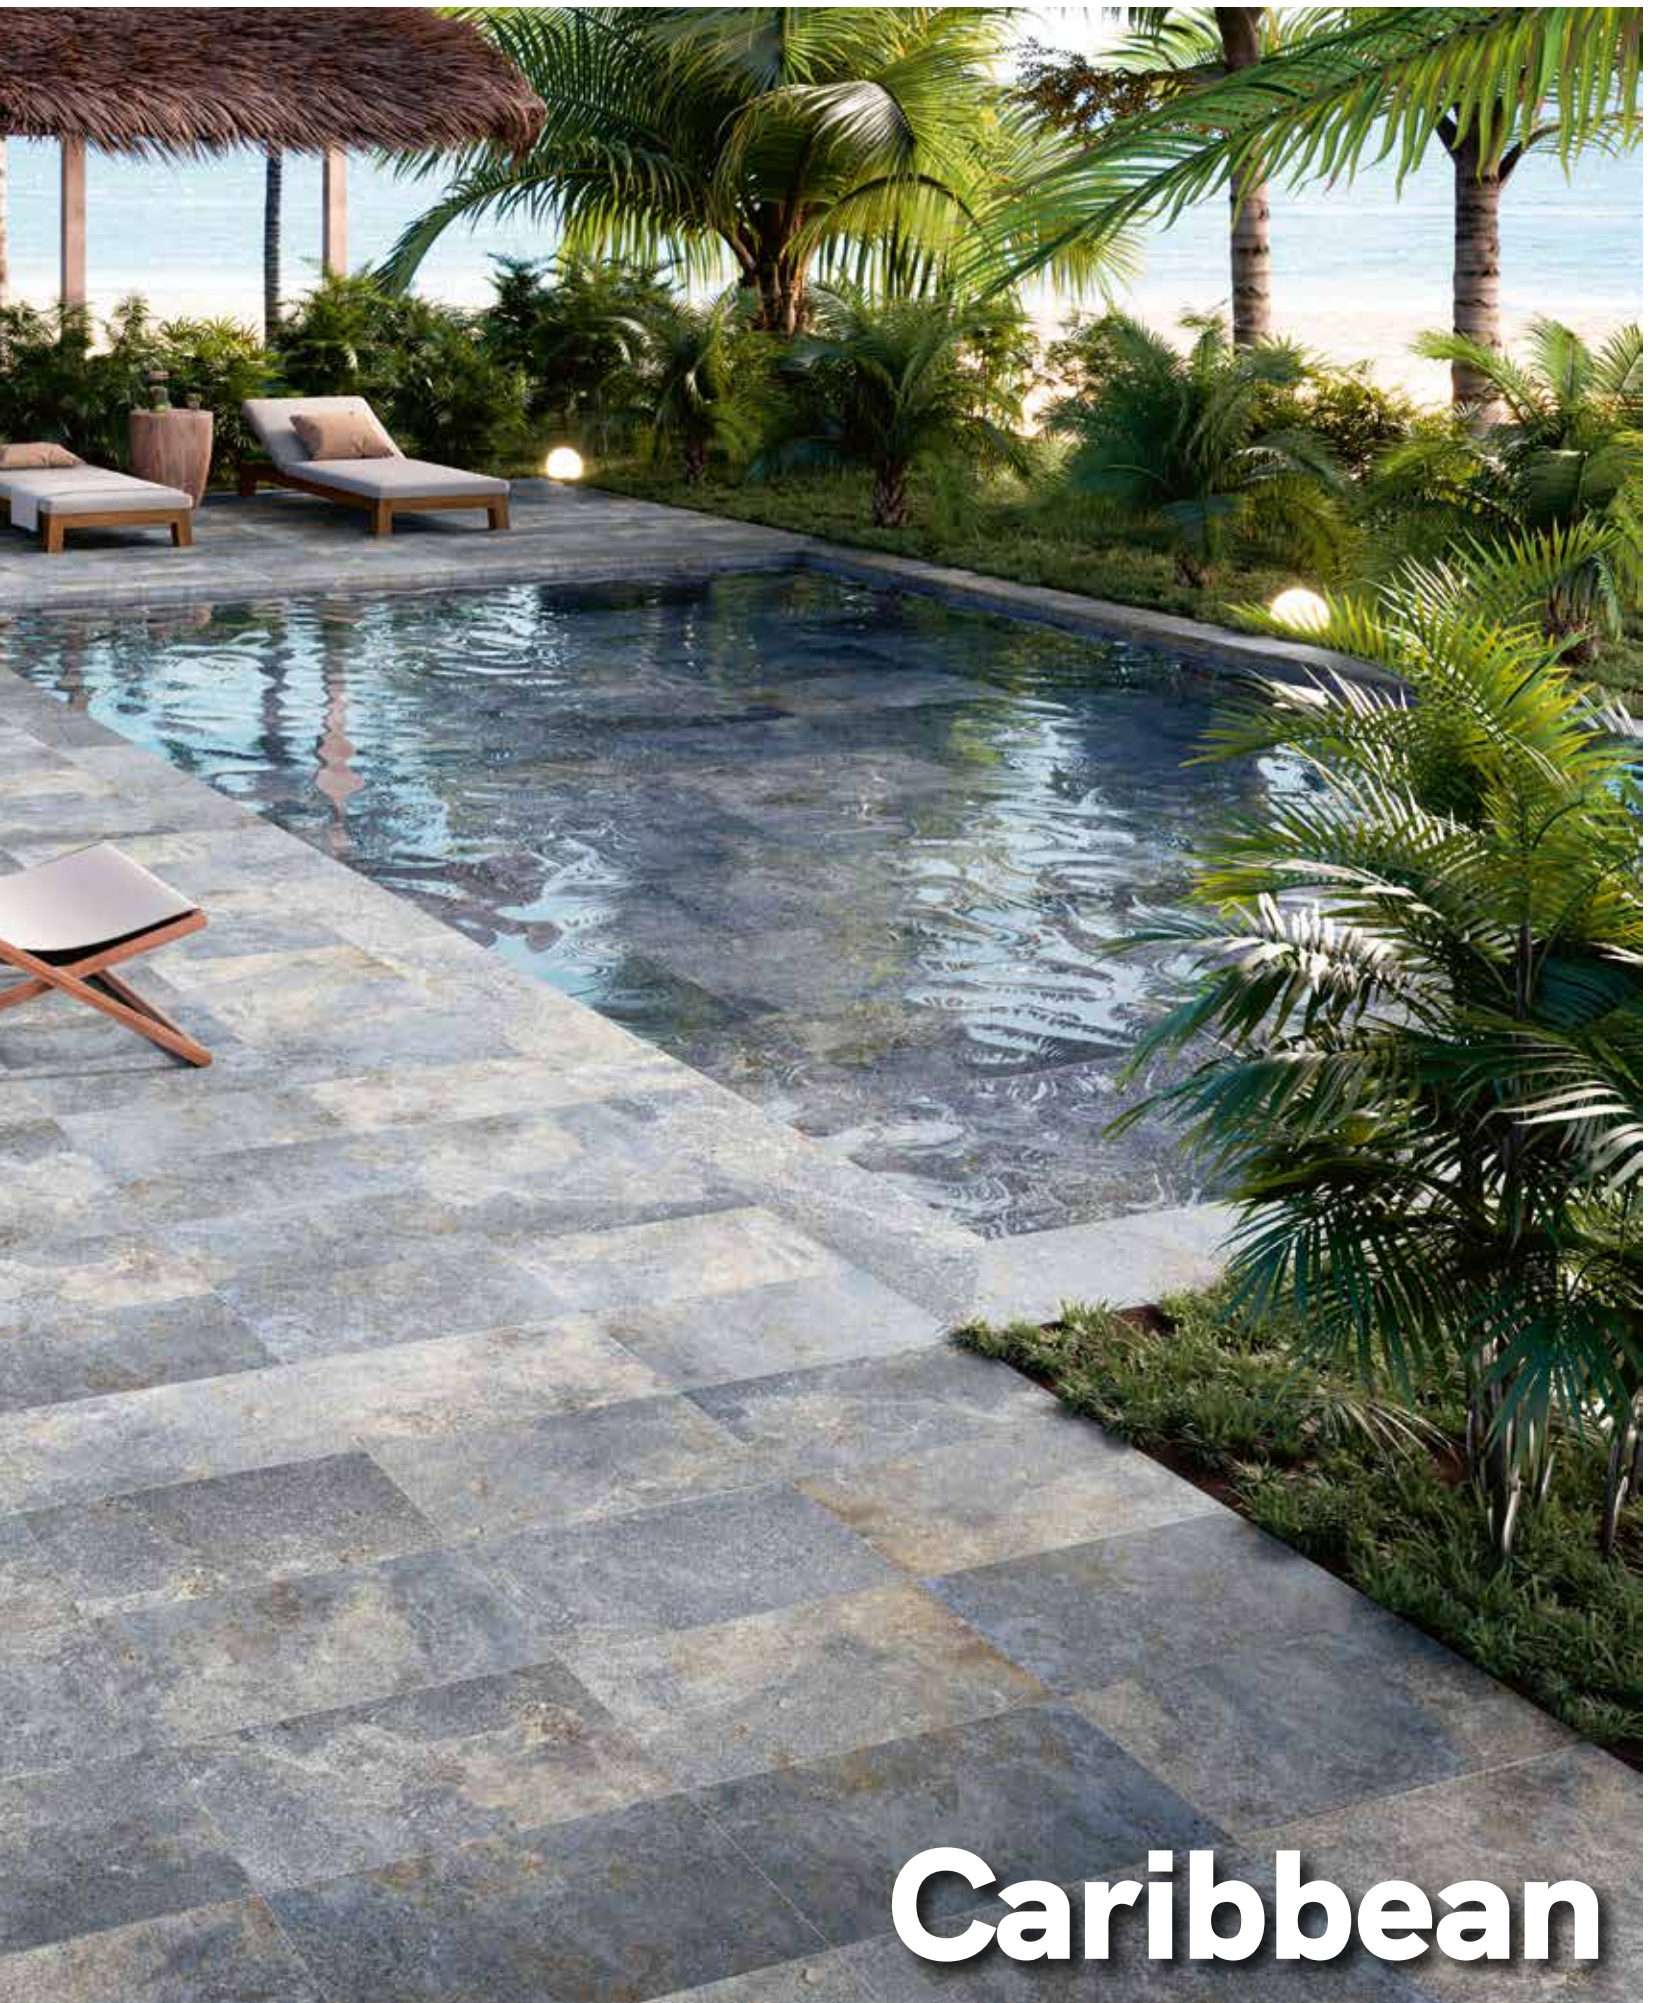

≡ **CARIBBEAN MOSS** - 60x120cm / 24"x48"

Caribbean